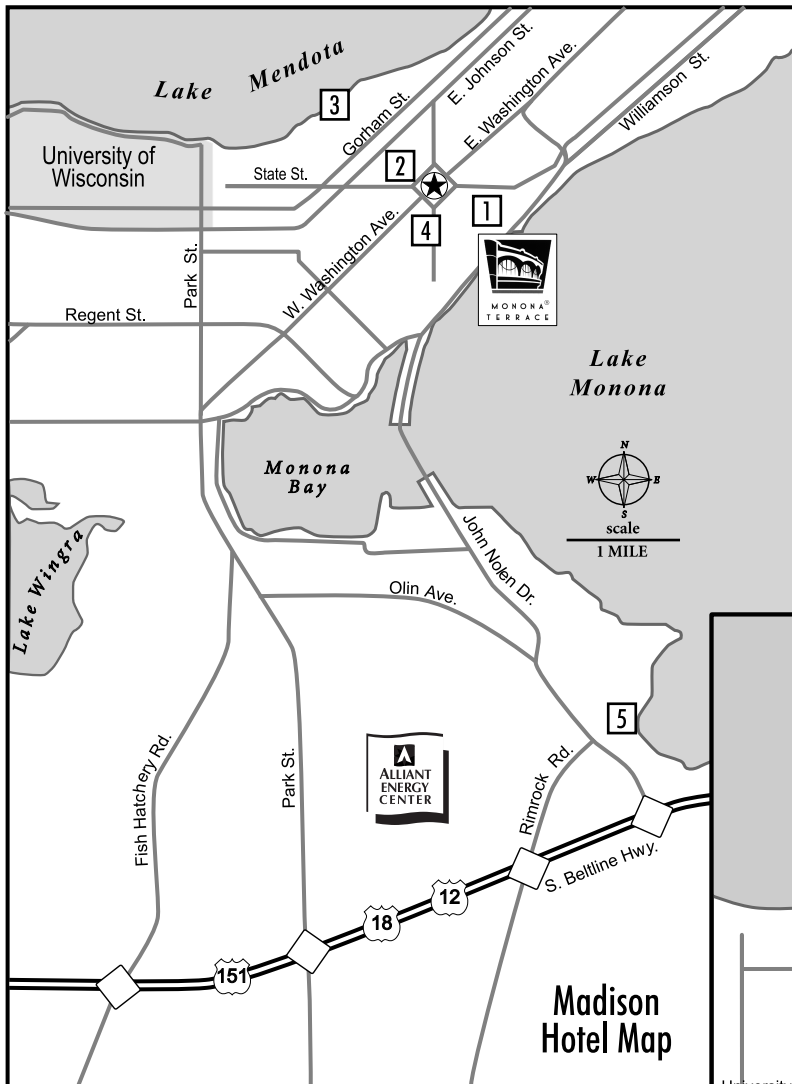

Hotel Map

Featuring Bureau Members

Downtown Area

G R E A T E R
MADISON
CONVENTION & VISITORS BUREAU
LAKE. CITY. LAKE.™

615 E. Washington Ave.
Madison, WI 53703
608.255.2537
800.373.6376
www.visitmadison.com

Hotel Accommodations

- 1 Hilton Madison at Monona Terrace
- 2 Madison Concourse Hotel and Governor's Club
- 3 The Edgewater
- 4 Inn on the Park
- 5 Sheraton Madison Hotel